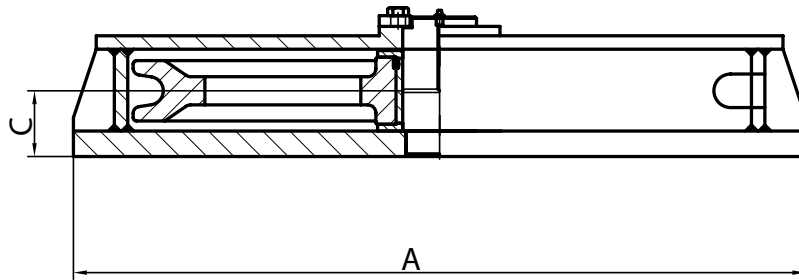

Horizontal Deck Sheaves

Horizontal deck Sheave - Model: BD - 46 (Horizontal type). Product code: AE-3500

Wire Size		Sheave Dia.	Dimensions			SWL	MBL
(mm)	(inch)	D(mm)	A	B	C	(kN)	(kN)
25	1	406	635	635	95	235	470
32	1 1/4	508	787	787	102	355	710
38	1 1/2	610	914	914	124	500	1000
44	1 3/4	660	1016	1016	143	675	1350
52	2	762	1143	1143	165	950	1900
64	2 1/2	914	1372	1372	191	1350	2700

BD- 46

Marine Equipment Services b.v.

Phone +31 (0)183 50 20 52, Cellphone: +31 (0) 653 266 524, Fax +31 (0)183 50 16 38
E-mail jvm@mestrading.com - Internet www.mestrading.com