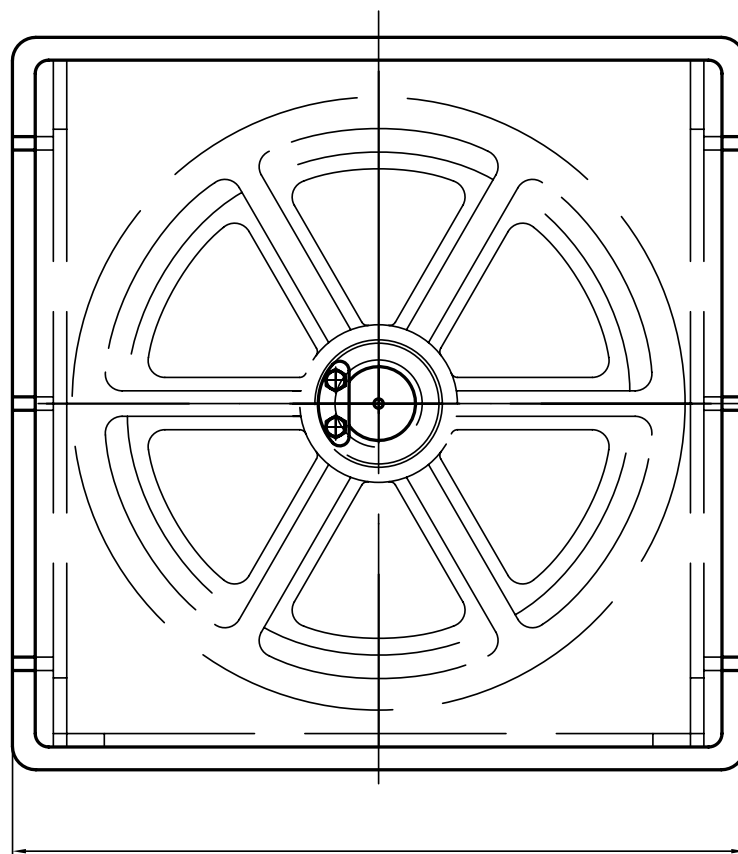

Horizontal Deck Sheaves

Horizontal deck Sheave - Model: BD - 46 (Horizontal type). Product code: AE-3500

Wire Size		Sheave Dia.	Dimensions			SWL	MBL
(mm)	(inch)	D(mm)	A	B	C	(kN)	(kN)
25	1	406	635	635	95	235	470
32	1 1/4	508	787	787	102	355	710
38	1 1/2	610	914	914	124	500	1000
44	1 3/4	660	1016	1016	143	675	1350
52	2	762	1143	1143	165	950	1900
64	2 1/2	914	1372	1372	191	1350	2700

BD- 46

Marine Equipment Services b.v.

Phone +31 (0)183 50 20 52, Cellphone: +31 (0) 653 266 524, Fax +31 (0)183 50 16 38
E-mail jvm@mestrading.com - Internet www.mestrading.com